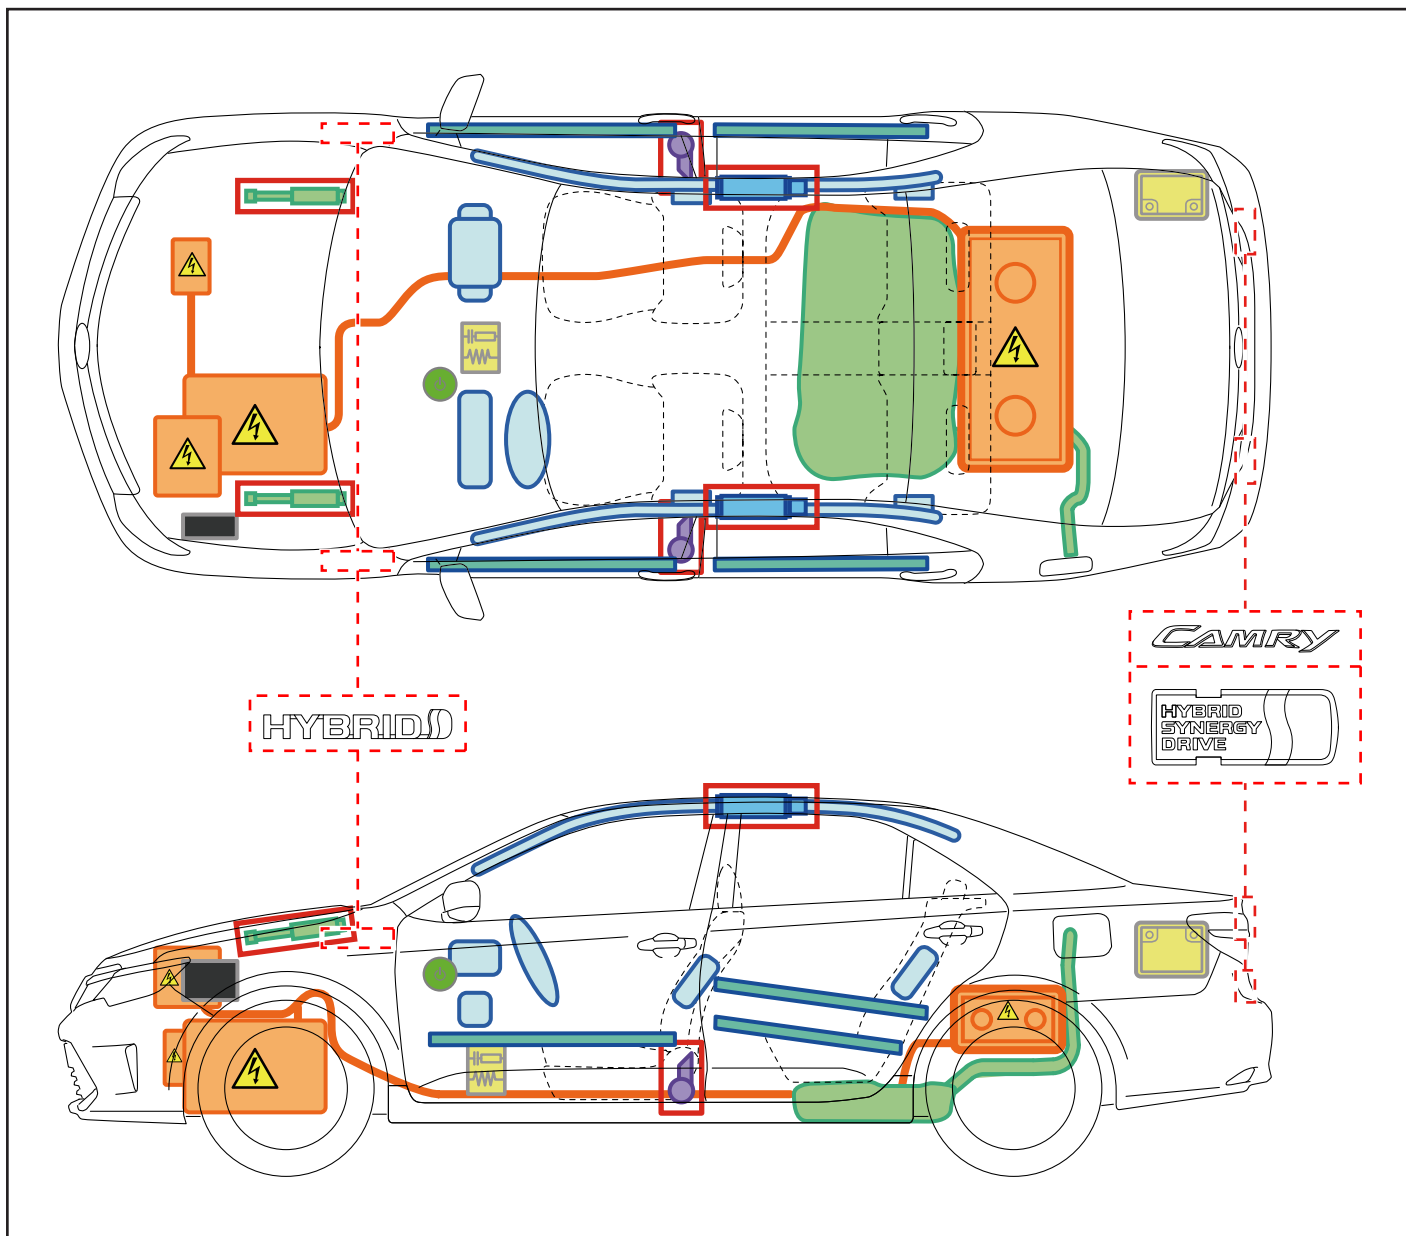

CAMRY HYBRID

Emergency Response
Quick Guide

MY: 2015 -

	IG/POWER SW		Fuse Box		12V Battery
	Airbag (incl. Inflator)		Inflator		High Voltage Battery
	High Voltage Components		Fuel Tank		Gas-filled Damper
	Seat Belt Pretensioner (Gas Generator)		Structural Reinforcements		Airbag Computer
-	-	-	-	-	-

CAMRYHV50_LHD_3

Disable Vehicle

or

Access to 12V Battery

Towing Information

More details, please refer to "Emergency Response Guide".
<http://www.techinfo.toyota.com>