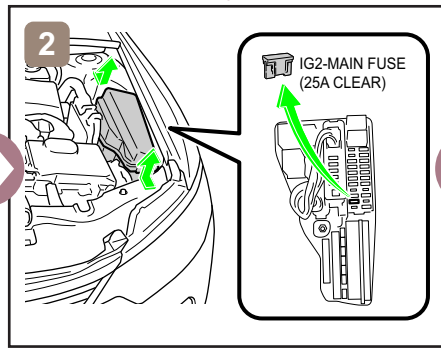

CAMRY HYBRID

Emergency Response
Quick Guide

MY: 2015 -

	IG/POWER SW		Fuse Box		12V Battery
	Airbag (incl. Inflator)		Inflator		High Voltage Battery
	High Voltage Components		Fuel Tank		Gas-filled Damper
	Seat Belt Pretensioner (Gas Generator)		Structural Reinforcements		Airbag Computer
-	-	-	-	-	-

CAMRYHV50_LHD_3

Disable Vehicle

or

Access to 12V Battery

Towing Information

More details, please refer to "Emergency Response Guide".
<http://www.techinfo.toyota.com>