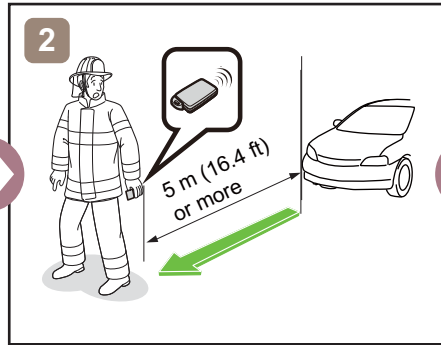

Disable Vehicle

or