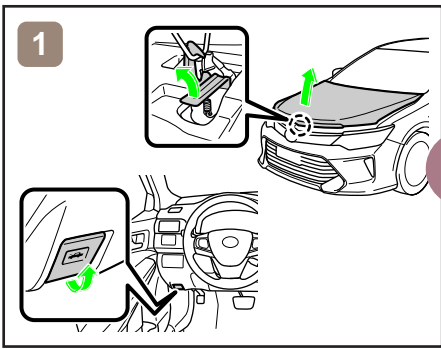

CAMRY HYBRID

Emergency Response
Quick Guide

MY: 2015 -

	IG/POWER SW		Fuse Box		12V Battery
	Airbag (incl. Inflator)		Inflator		High Voltage Battery
	High Voltage Components		Fuel Tank		Gas-filled Damper
	Seat Belt Pretensioner (Gas Generator)		Structural Reinforcements		Airbag Computer
-	-	-	-	-	-

CAMRYHV50_LHD_3

Disable Vehicle

or

Access to 12V Battery

Towing Information

More details, please refer to "Emergency Response Guide".
<http://www.techinfo.toyota.com>