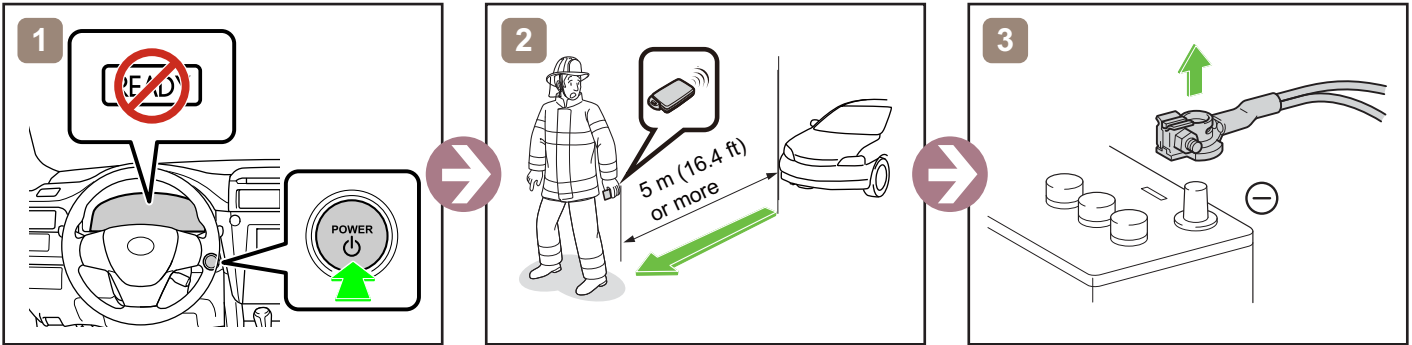

CAMRY HYBRID

Emergency Response
Quick Guide

MY: 2015 -

	IG/POWER SW		Fuse Box		12V Battery
	Airbag (incl. Inflator)		Inflator		High Voltage Battery
	High Voltage Components		Fuel Tank		Gas-filled Damper
	Seat Belt Pretensioner (Gas Generator)		Structural Reinforcements		Airbag Computer
-	-	-	-	-	-

CAMRYHV50_LHD_3

Disable Vehicle

or

Access to 12V Battery

Towing Information

More details, please refer to "Emergency Response Guide".
<http://www.techinfo.toyota.com>